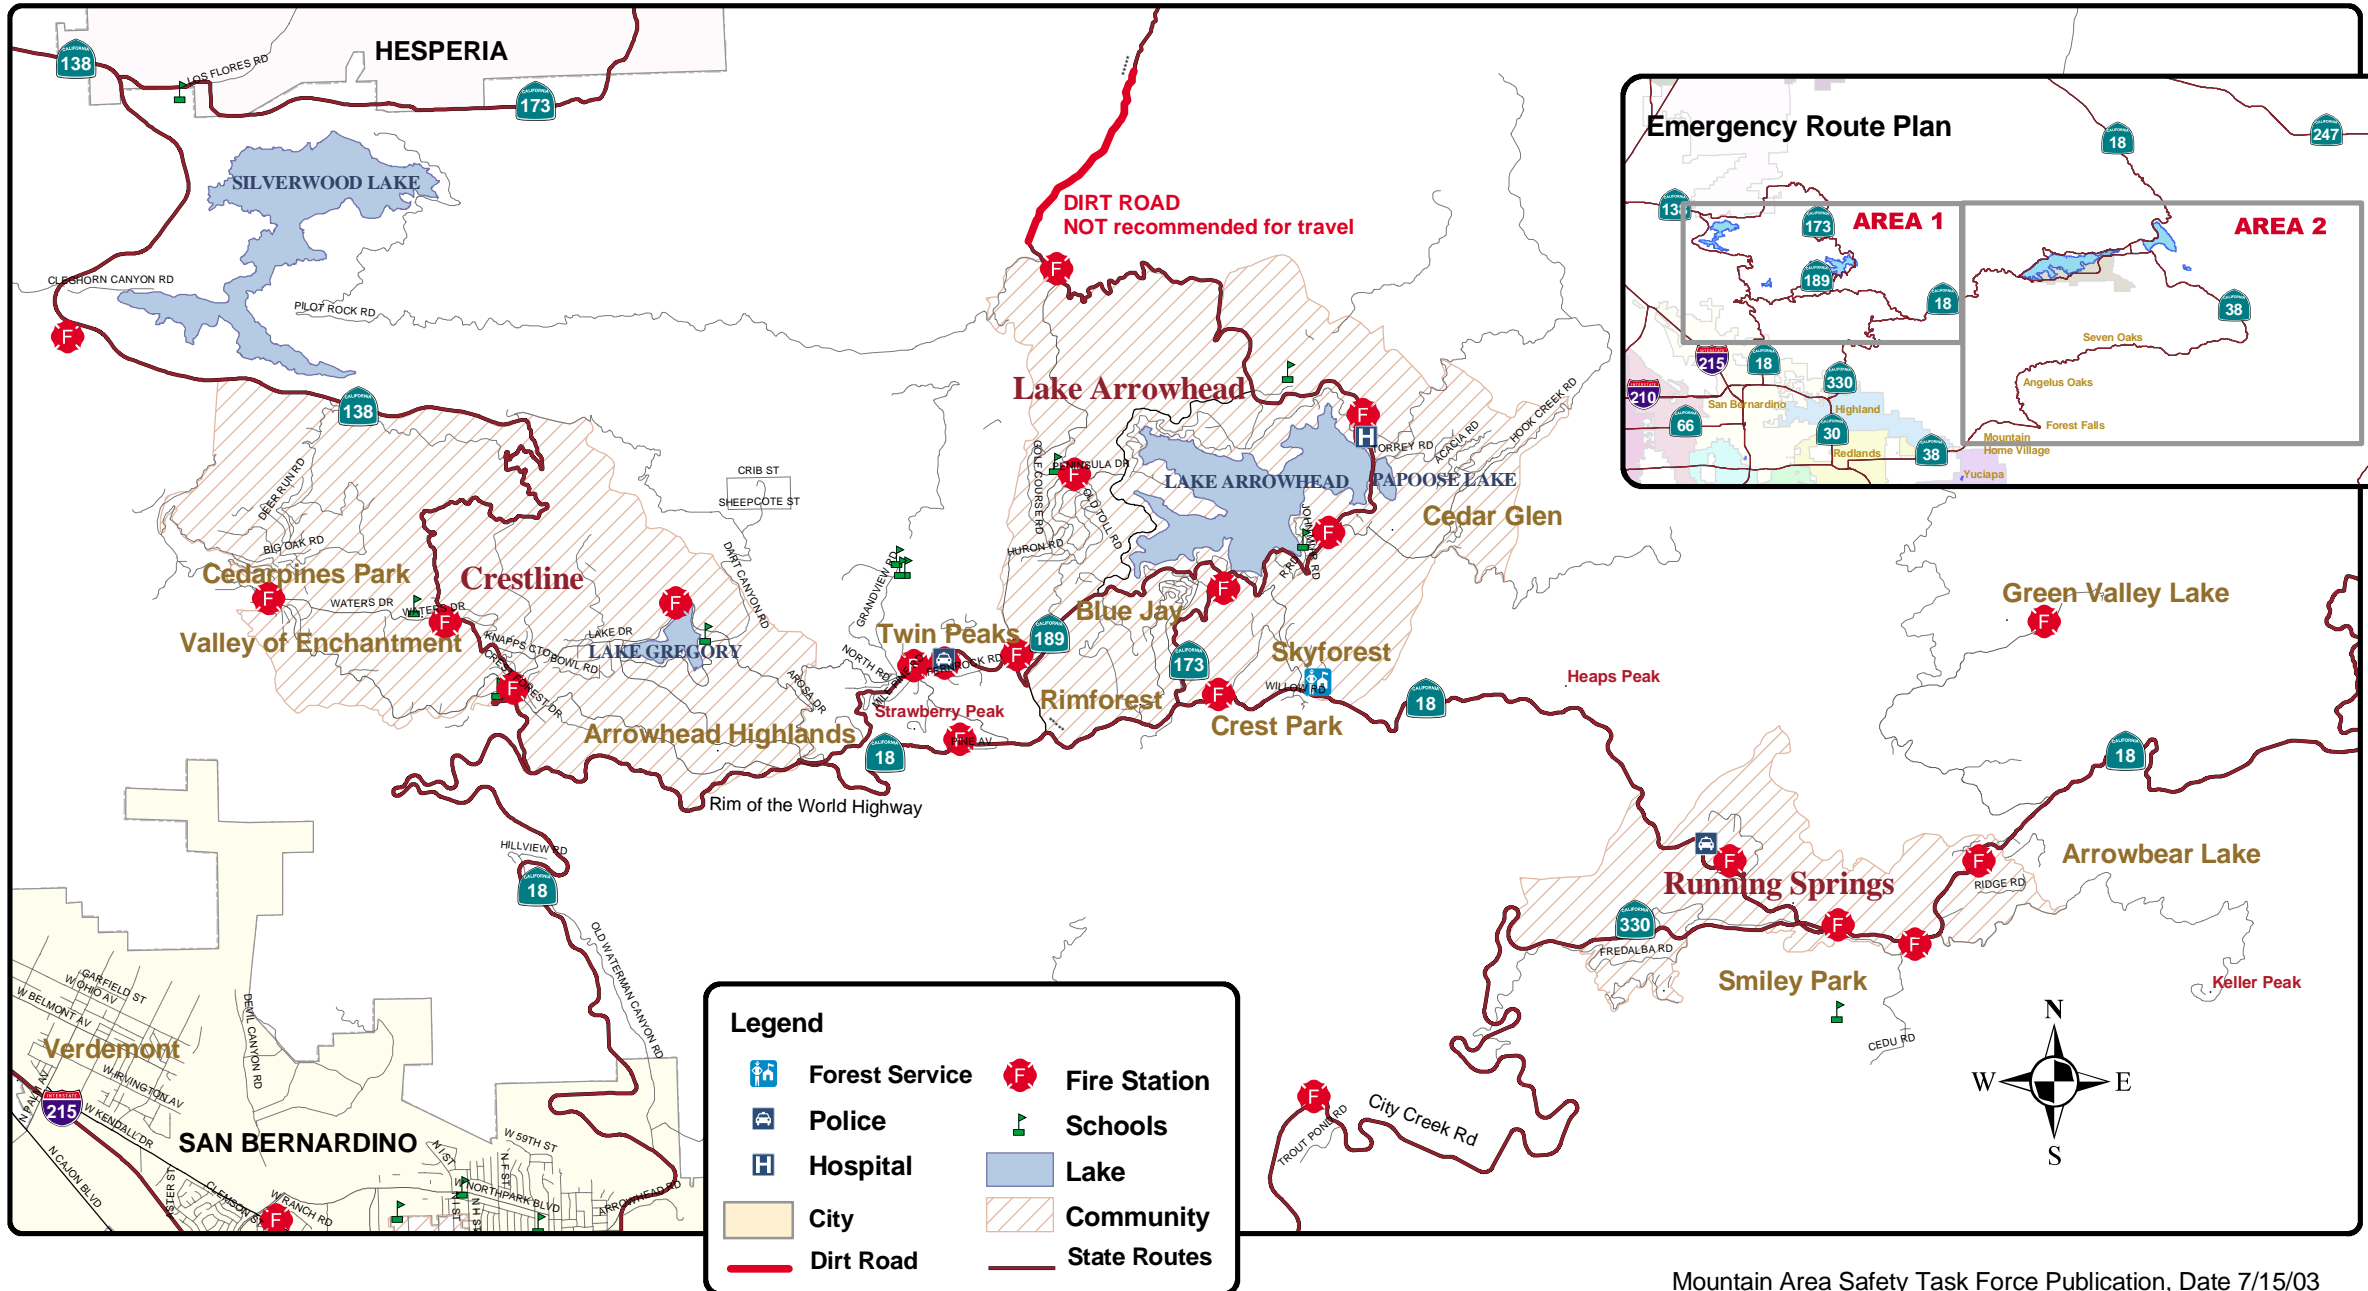

MOUNTAIN AREA EMERGENCY ROUTES

Legend

	Forest Service		Fire Station
	Police		Schools
	Hospital		Lake
	City		Community
	Dirt Road		State Routes

MOUNTAIN AREA EMERGENCY ROUTES

AREA 1

Legend

Forest Service	Fire Station
Police	Schools
Hospital	Lake
City	Community
Dirt Road	State Routes

MOUNTAIN AREA EMERGENCY ROUTES

AREA 2

Legend

	Forest Service		Fire Station
	Police		Schools
	Hospital		Lake
	City		Community
	Dirt Road		State Routes

MOUNTAIN AREA EMERGENCY ROUTES

Legend

	Schools		Police
	Hospital		Fire Station
	Forest Service		State Hwy

MOUNTAIN AREA EMERGENCY ROUTES

Mountain Area Safety Taskforce