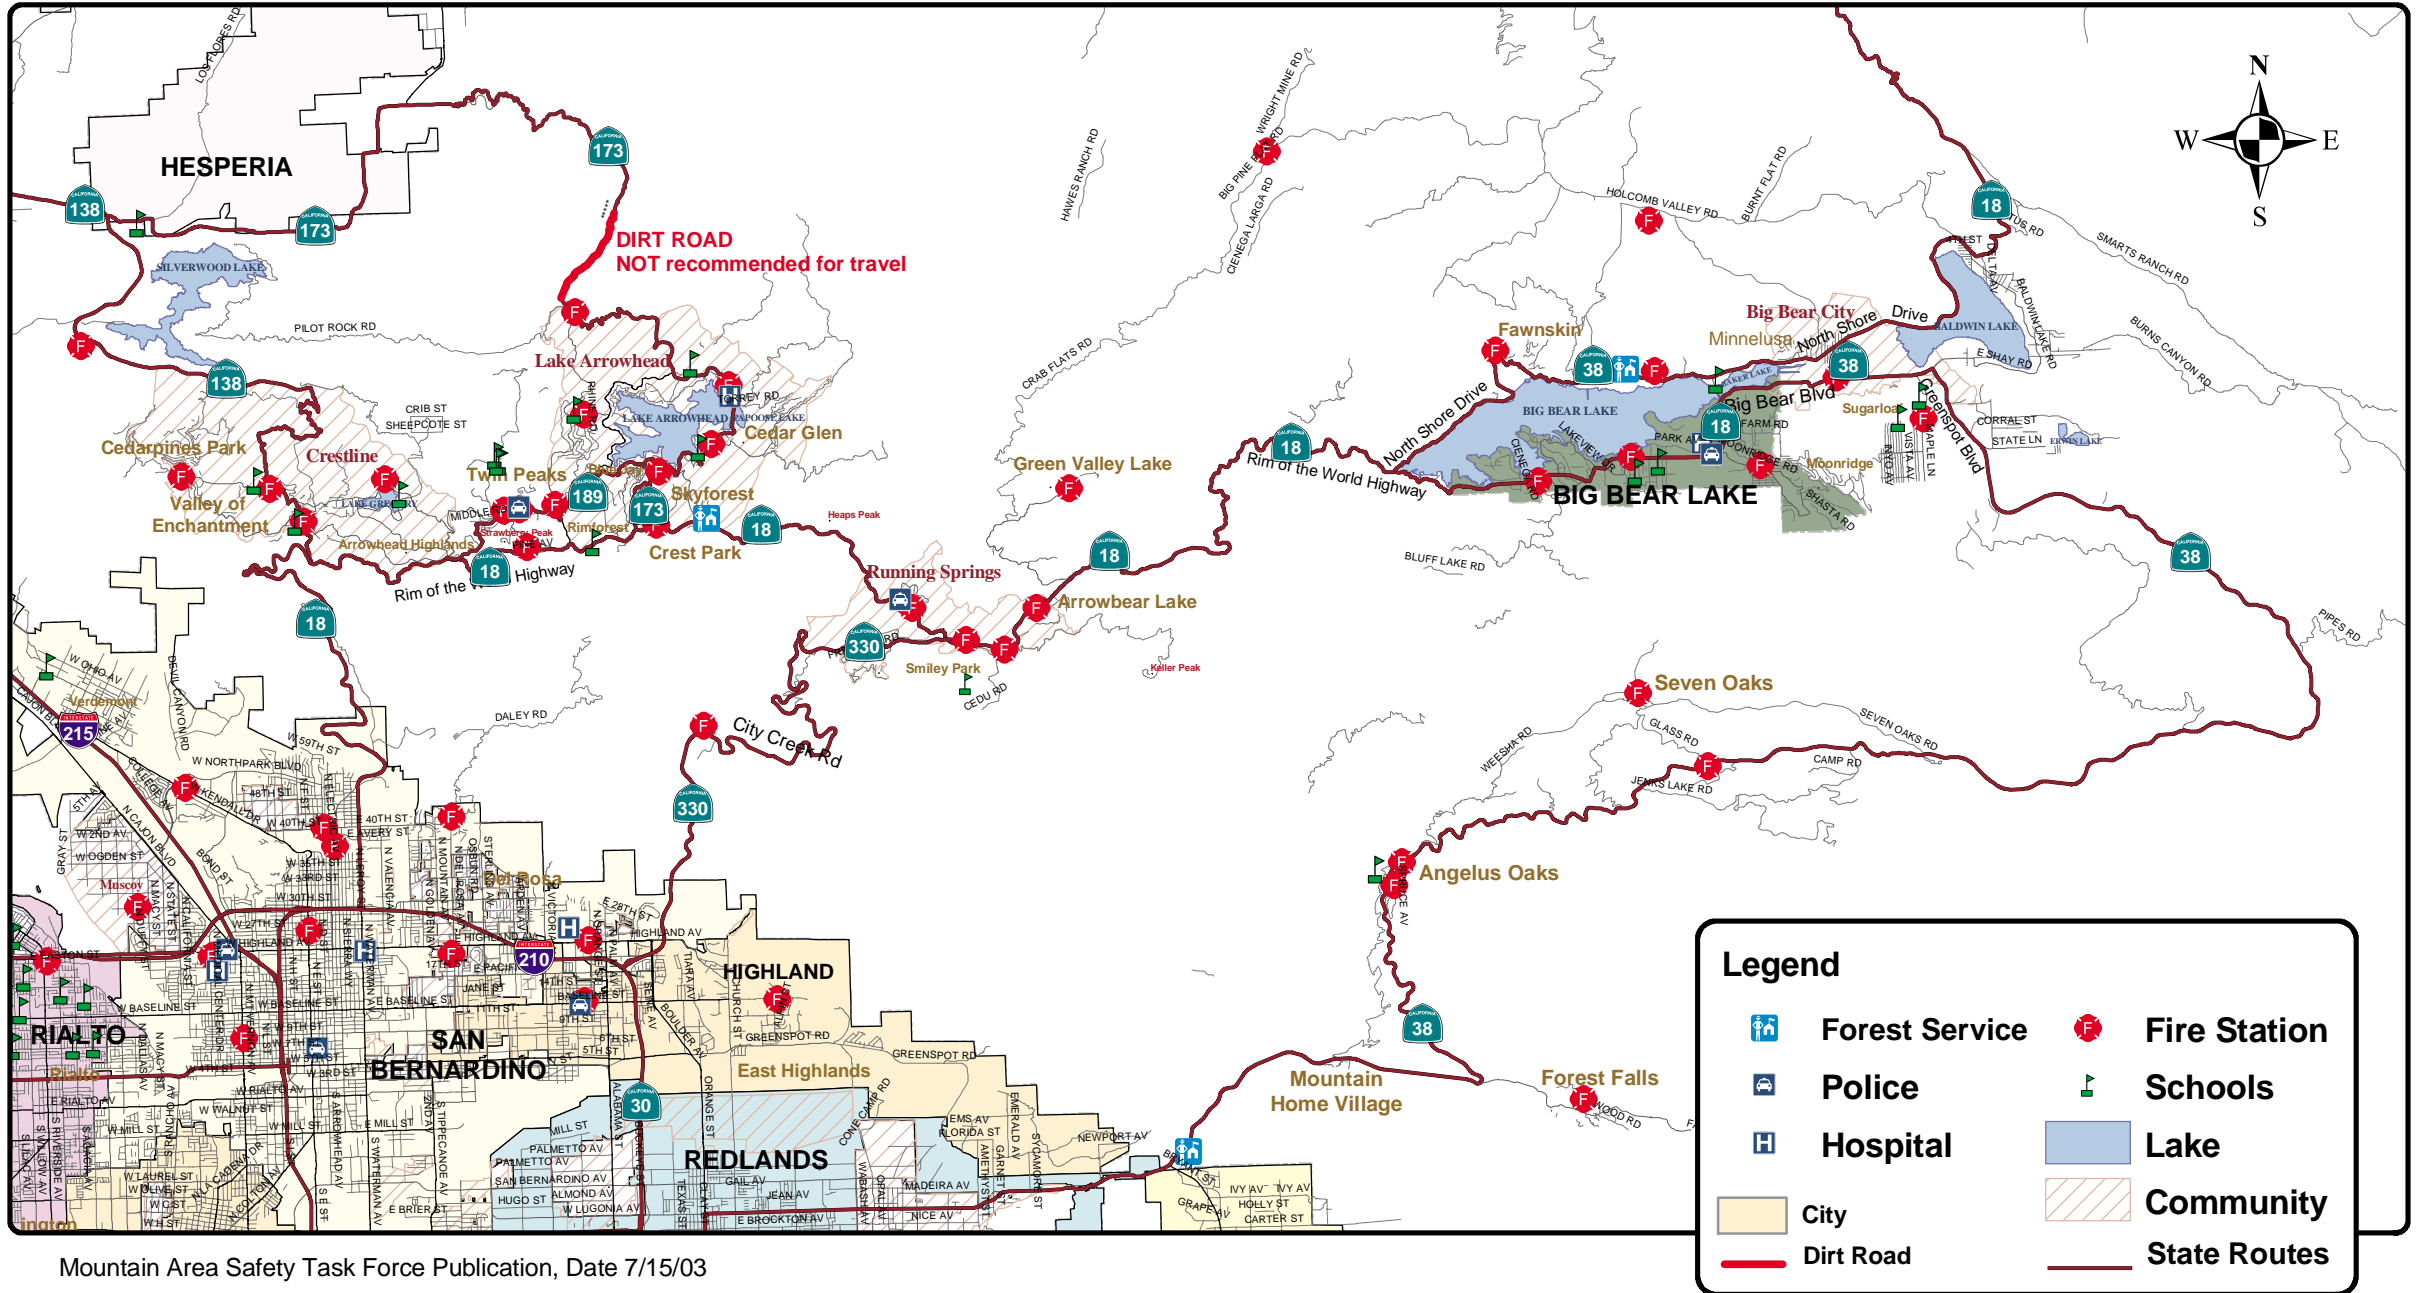

MOUNTAIN AREA EMERGENCY ROUTES

Legend

	Forest Service		Fire Station
	Police		Schools
	Hospital		Lake
	City		Community
	Dirt Road		State Routes

MOUNTAIN AREA EMERGENCY ROUTES

AREA 1

Legend

Forest Service	Fire Station
Police	Schools
Hospital	Lake
City	Community
Dirt Road	State Routes

MOUNTAIN AREA EMERGENCY ROUTES

AREA 2

Legend

	Forest Service		Fire Station
	Police		Schools
	Hospital		Lake
	City		Community
	Dirt Road		State Routes

MOUNTAIN AREA EMERGENCY ROUTES

Legend

	Schools		Police
	Hospital		Fire Station
	Forest Service		State Hwy

MOUNTAIN AREA EMERGENCY ROUTES

Mountain Area Safety Taskforce