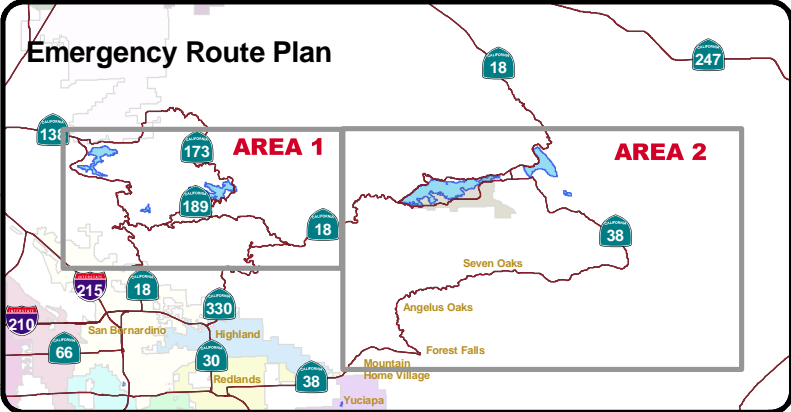

MOUNTAIN AREA EMERGENCY ROUTES

Legend

	Forest Service		Fire Station
	Police		Schools
	Hospital		Lake
	City		Community
	Dirt Road		State Routes

MOUNTAIN AREA EMERGENCY ROUTES

AREA 1

Legend

Forest Service	Fire Station
Police	Schools
Hospital	Lake
City	Community
Dirt Road	State Routes

MOUNTAIN AREA EMERGENCY ROUTES

AREA 2

Legend

	Forest Service		Fire Station
	Police		Schools
	Hospital		Lake
	City		Community
	Dirt Road		State Routes

MOUNTAIN AREA EMERGENCY ROUTES

Legend

	Schools		Police
	Hospital		Fire Station
	Forest Service		State Hwy

MOUNTAIN AREA EMERGENCY ROUTES

Mountain Area Safety Taskforce