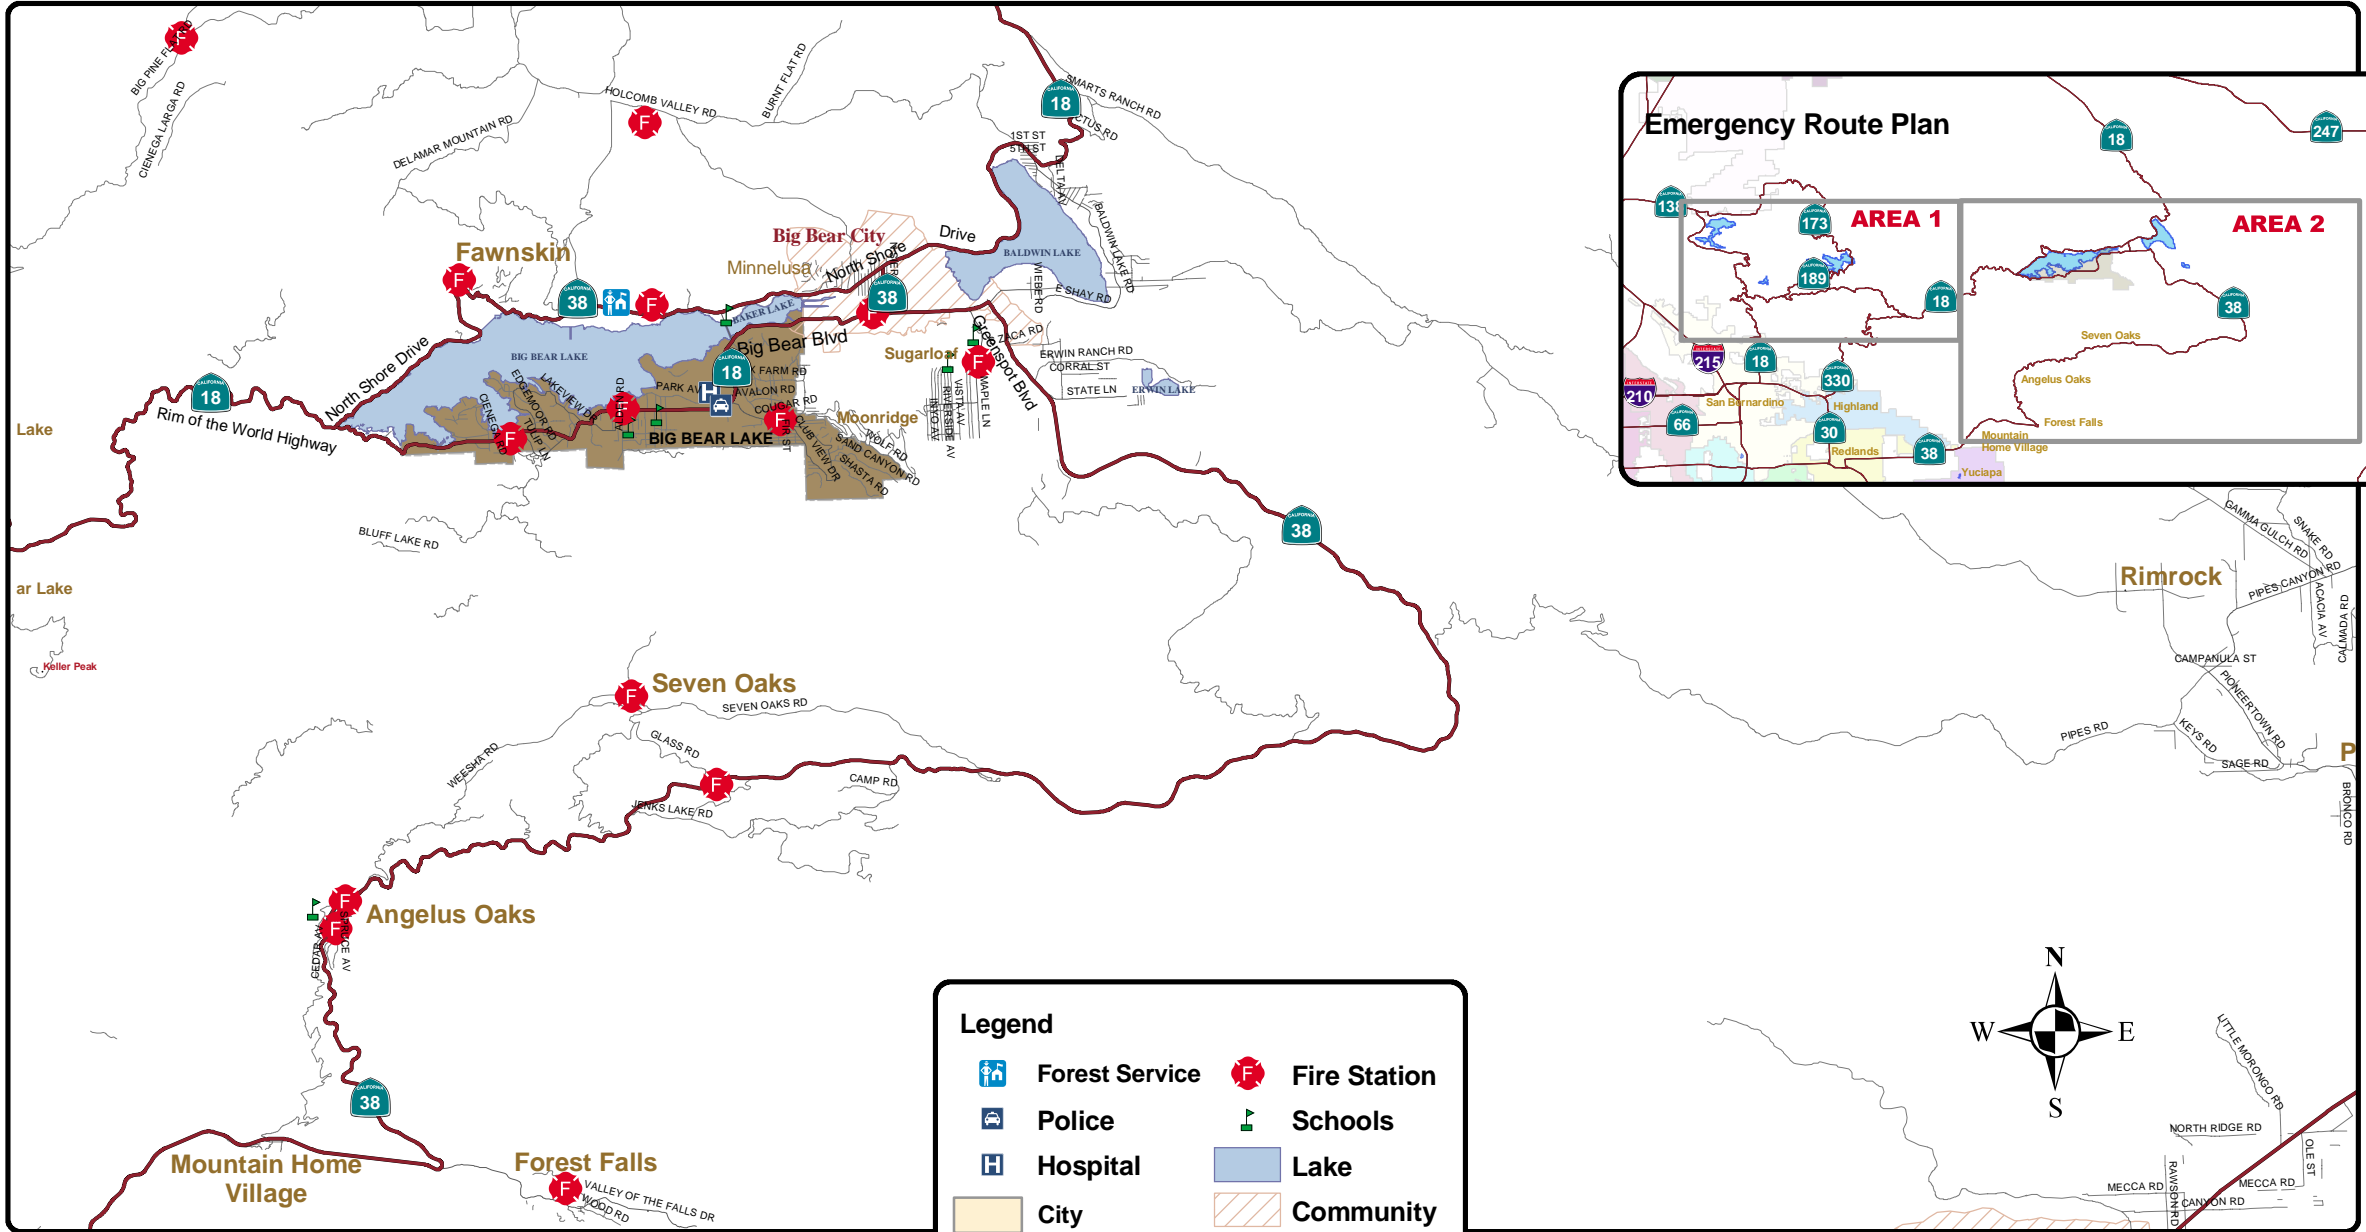

MOUNTAIN AREA EMERGENCY ROUTES

Legend

	Forest Service		Fire Station
	Police		Schools
	Hospital		Lake
	City		Community
	Dirt Road		State Routes

MOUNTAIN AREA EMERGENCY ROUTES

AREA 1

Legend

Forest Service	Fire Station
Police	Schools
Hospital	Lake
City	Community
Dirt Road	State Routes

MOUNTAIN AREA EMERGENCY ROUTES

AREA 2

Legend

	Forest Service		Fire Station
	Police		Schools
	Hospital		Lake
	City		Community
	Dirt Road		State Routes

MOUNTAIN AREA EMERGENCY ROUTES

Legend

	Schools		Police
	Hospital		Fire Station
	Forest Service		State Hwy

MOUNTAIN AREA EMERGENCY ROUTES

Mountain Area Safety Taskforce