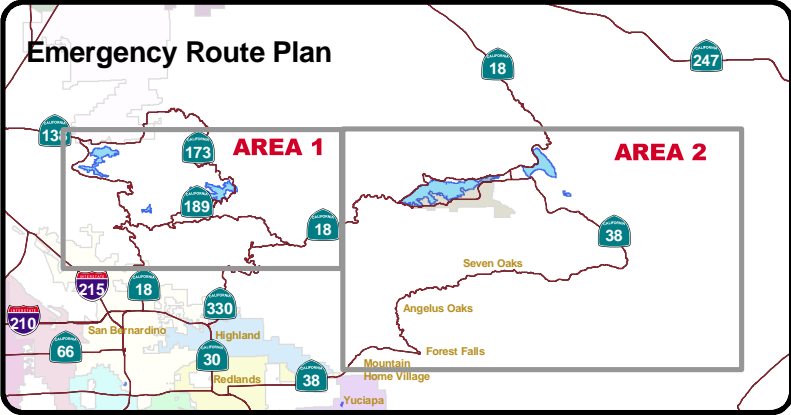

MOUNTAIN AREA EMERGENCY ROUTES

Legend

	Forest Service		Fire Station
	Police		Schools
	Hospital		Lake
	City		Community
	Dirt Road		State Routes

MOUNTAIN AREA EMERGENCY ROUTES

AREA 1

Legend

Forest Service	Fire Station
Police	Schools
Hospital	Lake
City	Community
Dirt Road	State Routes

MOUNTAIN AREA EMERGENCY ROUTES

AREA 2

Legend

	Forest Service		Fire Station
	Police		Schools
	Hospital		Lake
	City		Community
	Dirt Road		State Routes

MOUNTAIN AREA EMERGENCY ROUTES

Legend

	Schools		Police
	Hospital		Fire Station
	Forest Service		State Hwy

MOUNTAIN AREA EMERGENCY ROUTES

Mountain Area Safety Taskforce